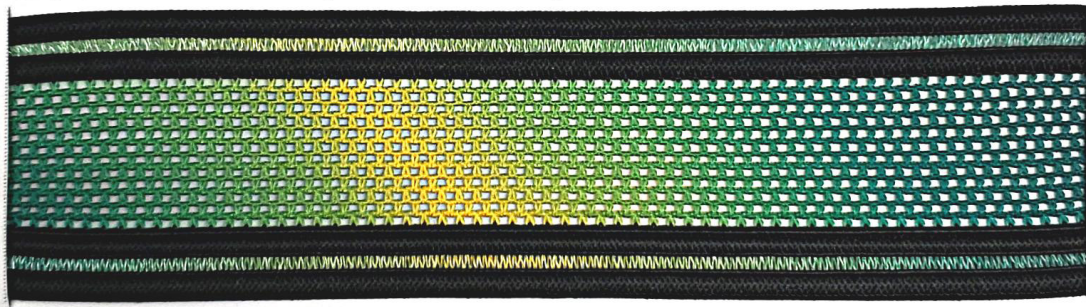

10

25mm Shiny Multi Colors Reflective Tape (color reflective yarn) #MSHK08-RF001

30mm Elastic Tape with Reflective wordings #MSHK08-RF002

20mm Reflective Tape with Printed Pattern #MSHK08-RF003

40mm Green/Yellow Gradient Mesh Tape with Reflective Strips #MSHK08-RF004