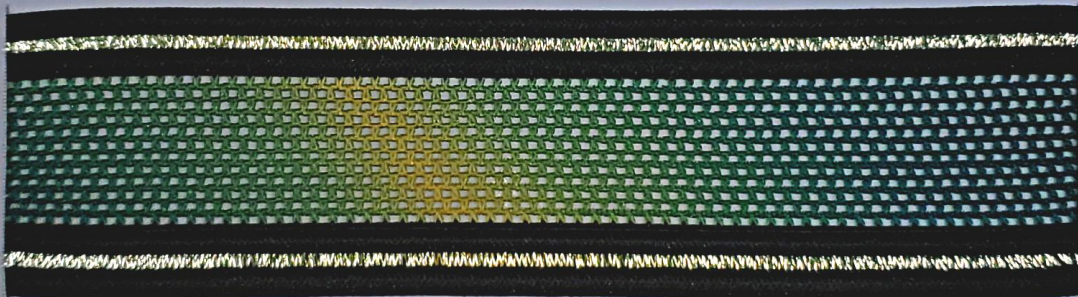

40mm Green/Yellow Gradient Mesh Tape with Reflective Strips #MSHK08-RF004