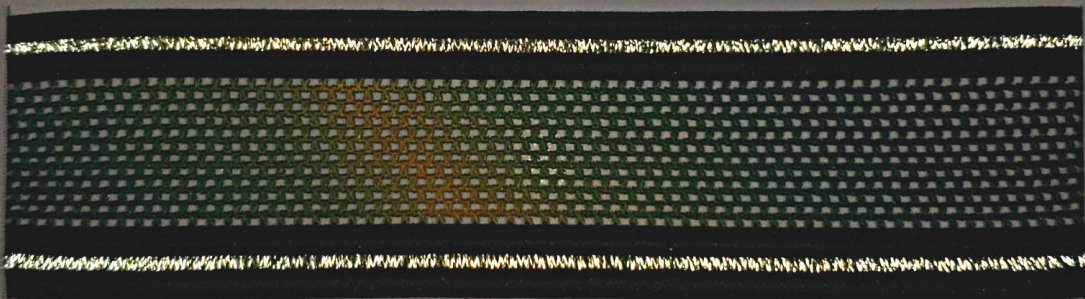

30mm Elastic Tape with Reflective wordings #MSHK08-RF002

20mm Reflective Tape with Printed Pattern #MSHK08-RF003

40mm Green/Yellow Gradient Mesh Tape with Reflective Strips #MSHK08-RF004

25mm Reflective Tape with Ultrasonic Cut #MSHK08-RF005