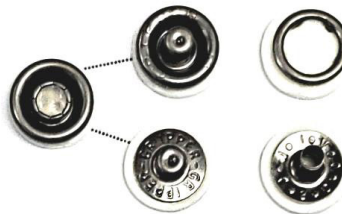

#MSHK08-SN008

black

navy

grey

one word

gripper underpart

- good for soft and elastic fabric (e.g. knit, wool, fleece, etc)

post underpart